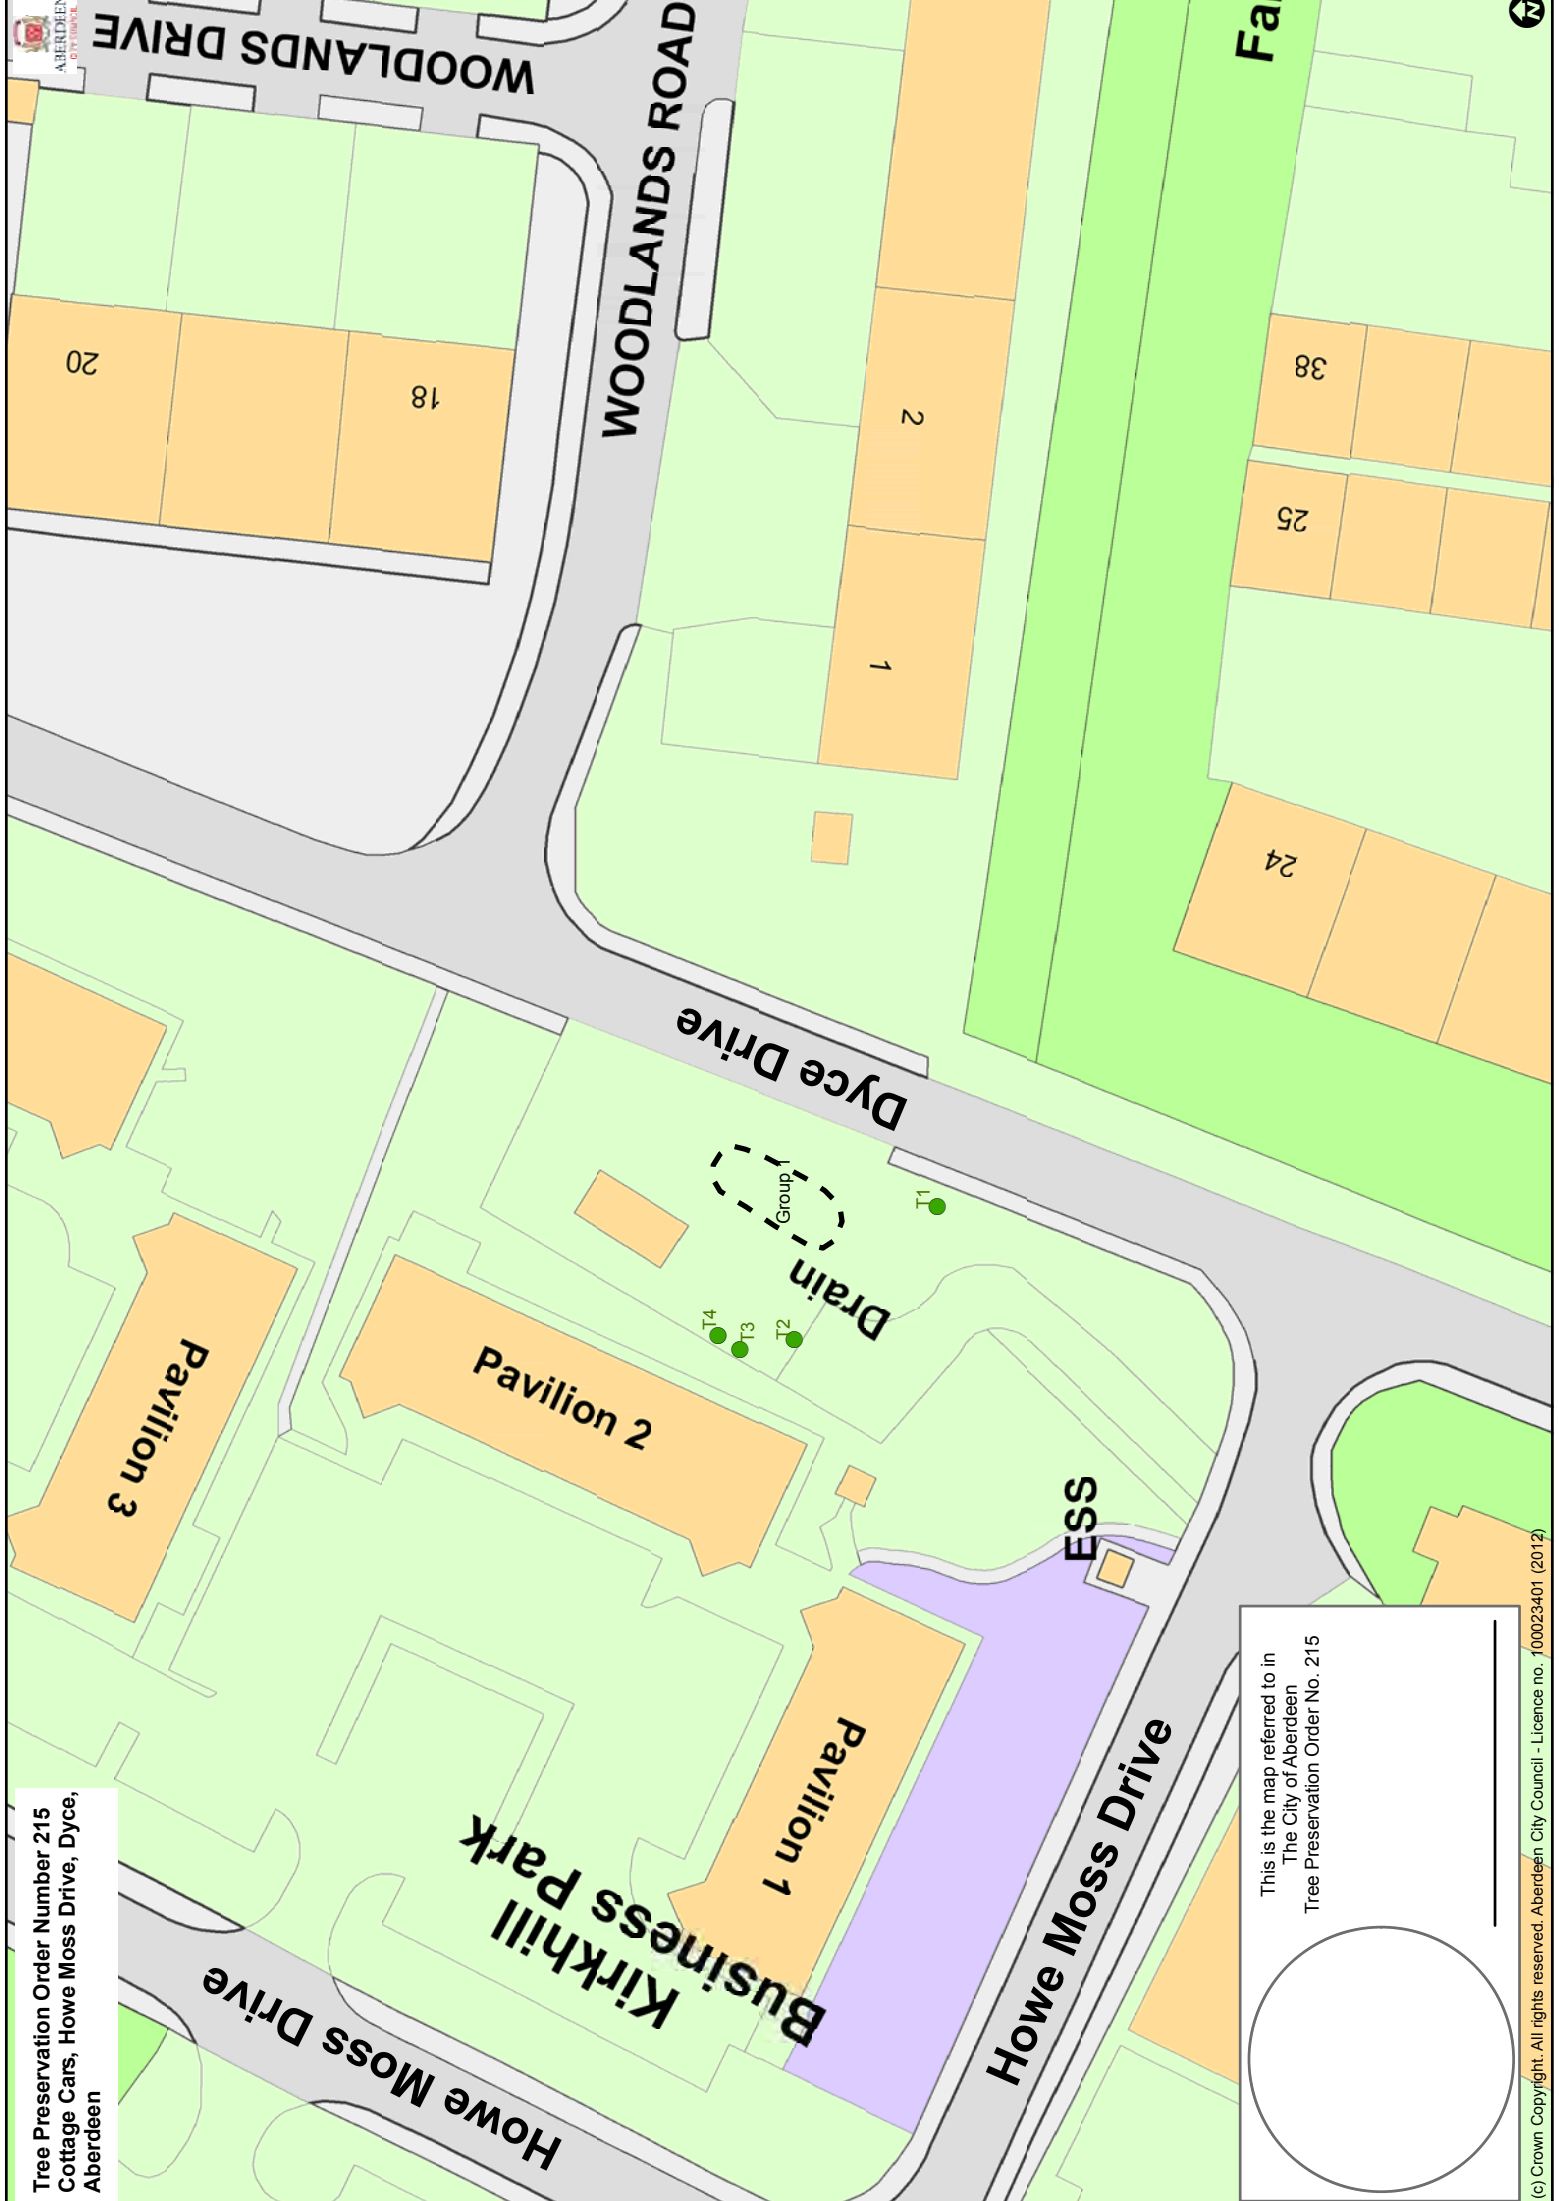

Tree Preservation Order Number 215
Cottage Cars, Howe Moss Drive, Dyce,
Aberdeen

This is the map referred to in
The City of Aberdeen
Tree Preservation Order No. 215

WOODLANDS DRIVE

WOODLANDS ROAD

Far

20

18

2

1

38

25

24

Dyce Drive

Drain Group

T4

T3

T2

T1

Pavilion 3

Pavilion 2

Pavilion 1

ESS

Howe Moss Drive

Kirkhill
Business Park

Howe Moss Drive